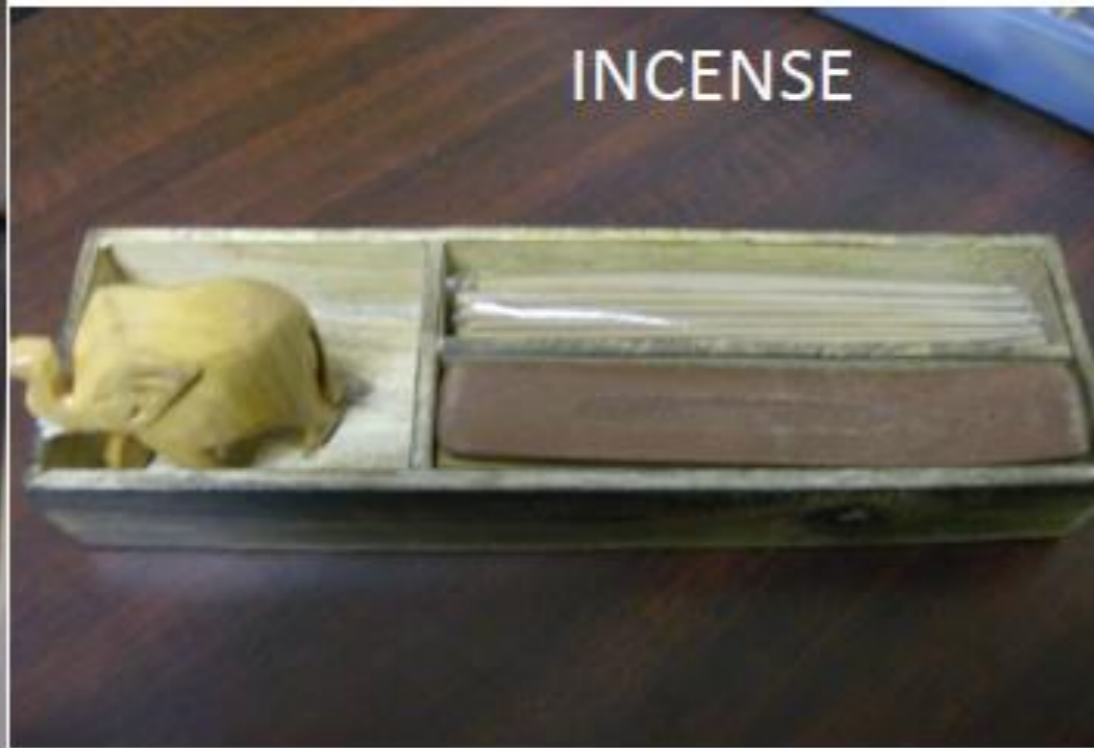

These items can be used to mask the odor of marijuana smoke.